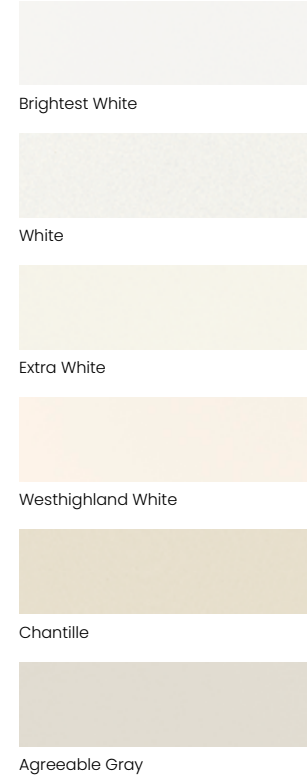

## **CUSTOM COLOR MATCH PROGRAM**

With the Decorá Custom Color Match Program, you can insist on that One. Perfect. Hue. Submit a sample of your favorite wallpaper, fabric or other object. We'll develop a custom paint color, and you'll discover a dreamy fulfillment of the ultimate in total home coordination.

---

With all three color programs, you can maximize the personalization potential on painted Maple, Oak, Quartersawn Oak and MDF door styles. Add a Black, Coffee, Espresso, Gunmetal, Pewter, Platinum or Twilight highlight. Add subtle drama with Pavestone, Onyx or Saddle Brushed Finishes. Contemplate a Standard or Matte Sheen. Consult with your Decorá designer for details and exclusions.

# COLOR EVOLUTION

COLOR COLLECTION

Everyone's definition of neutral is different. For some, it's a shade of white. For others, it's a gray or taupe. Within the Decorá Color Collection, you can select your perfect hue, guaranteed to delight the senses with serenity. Whether you prefer a light tone or are drawn to a darker neutral, Decorá defines simplistic solitude.