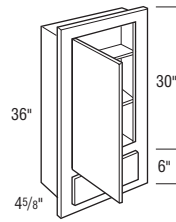

*Specify HL or HR.

Recessed Vanity Wall Cabinet 24" High, 4 ⁵ / ₈ " Deep	RVW1524	1.7
--------------------------------------------------------------------------------	---------	-----

- Specify HL or HR.
- To recess use opening 1¹/₂" less than overall dimension.
- Cutout size is 13¹/₂" W x 22¹/₂" H x 4" D .
- Two adjustable shelves.
- Regular door, not mirrored.
- Reduced Depths and Modified Full Overlay not available.

Description	Model	Cubic Feet
Recessed Vanity Wall Cabinet 36" High, 4 ⁵ / ₈ " Deep	RVW1536	2.6

- Specify HL or HR.
- To recess use opening 1¹/₂" less than overall dimension.
- One fixed and two adjustable shelves.
- Cutout size is 13¹/₂" W x 34¹/₂" H x 4" D .
- Regular door, not mirrored.
- Other Recessed Vanity Walls available.
- Includes drop front.
- Reduced Depths and Modified Full Overlay not available.