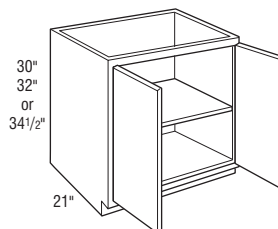

VBF1234.5	6.6
VBF1534.5	8.1
VBF1834.5	9.5
VBF2134.5	11.0
VBF2434.5	12.5

- Specify HL or HR.
- Adjustable full shelf.
- 18" deep available.