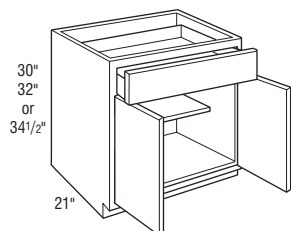

VB1232	6.2
VB1532	7.5
VB1832	8.9
VB2132	10.3
VB2432	11.6

VB1234.5	6.6
VB1534.5	8.1
VB1834.5	9.5
VB2134.5	11.0
VB2434.5	12.5

- Specify HL or HR.
- Adjustable half shelf.
- 18" deep available.

Vanity Base Cabinet 30", 32", or 34 1/2" High, 21" Deep