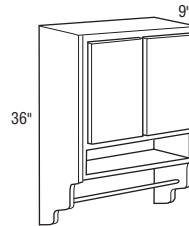

Commode Wall Cabinet 36" High, 9" Deep	CC2436	6.4
	CC2736	7.1

- Finished Ends are standard.
- Cover for open shelf optional. See page E•20.
- Open shelf standard.
- One fixed and two adjustable shelves.
- Available with butt doors only; split door option not available.
- Regular doors, not mirrored.
- Some modifications not available, including Special Depths, Special Heights, Flush Ends, Car Flush Ends, Wide Top Rail, etc.; contact customer service.
- Finished Interior standard.