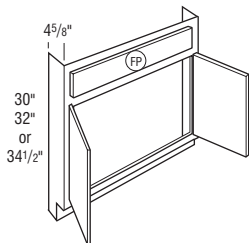

- Reduced Depth option not available.
- Middle door hinged same side as drawer stack unless specified otherwise.
- DL/DR refers to Drawers Left/Drawers Right.
- Hamper utilizes floor mounted glides.
- Hamper size is 14⁹/₁₆" W x 18¹⁵/₁₆" H x 17²³/₃₂" D.
- Chrome basket with creme linen liner.

Vanity Sink Front 30", 32", or 34 1/2" High, 4 5/8" Deep	VSF24	3.3
	VSF2432	3.5
	VSF2434.5	3.8