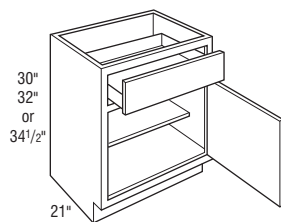

Description	Model	Cubic Feet
Vanity Base Cabinet 30", 32", or 34 1/2" High, 21" Deep	VB12	5.8
	VB15	7.1
	VB18	8.4
	VB21	9.6
	VB24	10.9