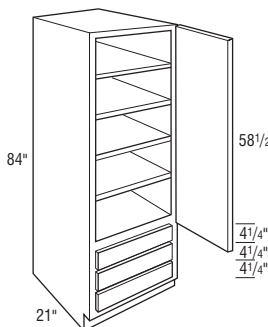

- Specify HL or HR.
- Includes four adjustable shelves. Varies with modifications.
- 18" deep available.
- 90" high units available; middle opening increases to 33".
- 96" high units available; middle opening increases to 39".
- UV2484 available with two doors. See page E•7.

Utility Vanity Cabinet w/Drawers 84" High, 21" Deep	UVD1884	22.7
	UVD2484	29.7