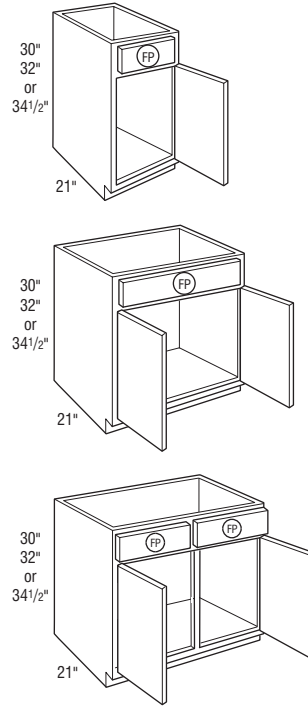

Model	Cubic Feet
VBP1234.5	6.6

2. Some modifications not available including clipped corners, FFD on End, Special Depth, Special Width, Wide Stiles, Mullion Doors, Prairie Mullion Doors, Art Glass, etc; contact customer service.
   - Pullout features three adjustable shelves with chrome rail sides.

Description	Model	Cubic Feet

Vanity Sink Base Cabinet
30", 32", or 34 1/2" High,
21" Deep