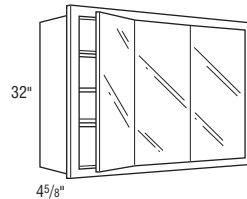

Tri-View Mirror Cabinet 32" High, 4⁵/₈" Deep	TV2432	3.5
	TV3032	4.4
	TV3632	5.2
	TV4832	6.8

- To recess tri-view use an opening 1¹/₂" less than overall dimension.
- Three adjustable shelves.
- Finished Ends are standard.
- Door edge profile required when ordering.
- Some modifications not available, including Flush Ends, Car Flush Ends, Modified Full Overlay, etc.; contact customer service.
- Extended Stile available up to 2¹/₄".
- Standard hinging from left to right: HR, HL, HL.
- No height, width, or depth changes available.