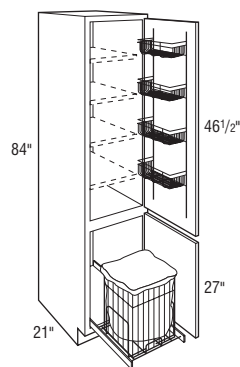

accessories

- Specify HL or HR.
- Upper section includes a 5" deep chrome door rack.
- Includes four adjustable shelves that are 13 1/4" deep.
- Some modifications not available, including FFD on End, Reduced Depth, etc; contact customer service.
- Hamper utilizes floor mounted glides.
- Hamper size is 14 3/16" W x 18 5/16" H x 17 23/32" D.
- Chrome basket with creme linen liner.