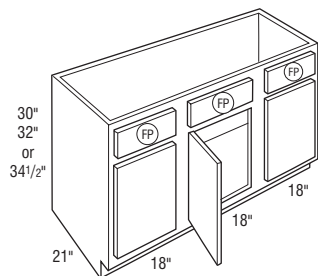

*Specify HL or HR.

Recessed Vanity Wall Cabinet 24" High, 4 ⁵ / ₈ " Deep	RVW1524	1.7
--------------------------------------------------------------------------------	---------	-----

- Specify HL or HR.
- To recess use opening 1¹/₂" less than overall dimension.
- Cutout size is 13¹/₂" W x 22¹/₂" H x 4" D .
- Two adjustable shelves.
- Regular door, not mirrored.
- Reduced Depths and Modified Full Overlay not available.

Description	Model	Cubic Feet
Recessed Vanity Wall Cabinet 36" High, 4 ⁵ / ₈ " Deep	RVW1536	2.6

- Specify HL or HR.
- To recess use opening 1¹/₂" less than overall dimension.
- One fixed and two adjustable shelves.
- Cutout size is 13¹/₂" W x 34¹/₂" H x 4" D .
- Regular door, not mirrored.
- Other Recessed Vanity Walls available.
- Includes drop front.
- Reduced Depths and Modified Full Overlay not available.

VSB42*	18.6
VSB45*	19.9
VSB48*	21.2

VSB4232*	19.8
VSB4532*	21.2
VSB4832*	22.6

- 18" deep available.
- *Two door configuration with face frame mullion.

False Panel

Description

Vanity Sink Base Cabinet
30", 32", or 34 1/2" High,
21" Deep