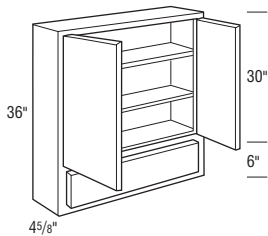

Then refer to the various sections of this binder to find the types and sizes of cabinets required.

For example, if you want a vanity cabinet that is 12" wide and 30" high, you would

- Refer to the "Vanity Cabinets" section of this binder
- Locate product code VW1230 (VW = vanity wall, 12 = width in inches, 30 = height in inches)

Vanity Cabinets

Description	Model	Cubic Feet
Vanity Wall Cabinet 30" High, 4 ⁵ / ₈ " Deep	VW1230	1.8
	VW1530	2.1
	VW1830	2.5
	VW2130	2.9
	VW2430	3.3
2VW2430	2VW2430	3.3
	VW3030	4.1

- Specify HL or HR.
- Two adjustable shelves.
- Regular door, not mirrored.
- Available as Recessed Vanity Wall.
- Reduced Depths not available.

*Specify HL or HR.

Recessed Vanity Wall Cabinet 24" High, 4 ⁵ / ₈ " Deep	RVW1524	1.7
--------------------------------------------------------------------------------	---------	-----

- Specify HL or HR.
- To recess use opening 1¹/₂" less than overall dimension.
- Cutout size is 13¹/₂" W x 22¹/₂" H x 4" D .
- Two adjustable shelves.
- Regular door, not mirrored.
- Reduced Depths and Modified Full Overlay not available.