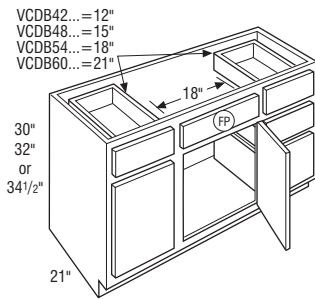

- 18" deep available.
- DL/DR refers to Drawers Left/Drawers Right.

VCSD42DL	18.6
VCSD42DR	18.6
VCSD48DL	21.2
VCSD48DR	21.2

VCSD4232DL	19.8
VCSD4232DR	19.8
VCSD4832DL	22.6
VCSD4832DR	22.6

VCSD4234.5DL	21.3
VCSD4234.5DR	21.3
VCSD4834.5DL	24.2
VCSD4834.5DR	24.2

- 18" deep available.
- DL/DR refers to Drawers Left/Drawers Right.
- VCSD48, VCSD4832, or VCSD4834.5 available with two doors. See page E•7.

(FP) False Panel

Vanity Cabinets

Description	Model	Cubic Feet
Vanity Console Sink and Drawer Cabinet 30", 32", or 34 1/2" High, 21" Deep	VCDB42DL	18.6
	VCDB42DR	18.6
	VCDB48DL	21.2
	VCDB48DR	21.2
	VCDB54DL	23.8
	VCDB54DR	23.8
	VCDB60DL	26.3
	VCDB60DR	26.3
	VCDB4232DL	19.8
	VCDB4232DR	19.8
VCDB4832DL	22.6	
VCDB4832DR	22.6	
VCDB5432DL	25.3	
VCDB5432DR	25.3	
VCDB6032DL	28.0	
VCDB6032DR	28.0	

VCDB42...=12"
VCDB48...=15"
VCDB54...=18"
VCDB60...=21"

VCDB4234.5DL	21.3
VCDB4234.5DR	21.3
VCDB4834.5DL	24.2
VCDB4834.5DR	24.2
VCDB5434.5DL	27.2
VCDB5434.5DR	27.2
VCDB6034.5DL	30.1
VCDB6034.5DR	30.1

- 18" deep available.
- Available with drawer stack on both sides (DRWSBOTHSIDES); specify HL or HR for middle door.
- Maximum width is 60".
- Middle door hinged same side as drawer stack unless specified otherwise.
- DL/DR refers to Drawers Left/Drawers Right.