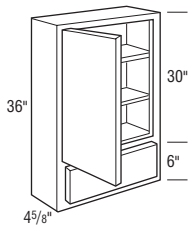

Then refer to the various sections of this binder to find the types and sizes of cabinets required.

For example, if you want a vanity cabinet that is 12" wide and 30" high, you would

- Refer to the "Vanity Cabinets" section of this binder
- Locate product code VW1230 (VW = vanity wall, 12 = width in inches, 30 = height in inches)

*Specify HL or HR.

Recessed Vanity Wall Cabinet 24" High, 4 ⁵ / ₈ " Deep	RVW1524	1.7
--------------------------------------------------------------------------------	---------	-----

- Specify HL or HR.
- To recess use opening 1¹/₂" less than overall dimension.
- Cutout size is 13¹/₂" W x 22¹/₂" H x 4" D .
- Two adjustable shelves.
- Regular door, not mirrored.
- Reduced Depths and Modified Full Overlay not available.

Description	Model	Cubic Feet
Recessed Vanity Wall Cabinet 36" High, 4 ⁵ / ₈ " Deep	RVW1536	2.6

- Specify HL or HR.
- To recess use opening 1¹/₂" less than overall dimension.
- One fixed and two adjustable shelves.
- Cutout size is 13¹/₂" W x 34¹/₂" H x 4" D .
- Regular door, not mirrored.
- Other Recessed Vanity Walls available.
- Includes drop front.
- Reduced Depths and Modified Full Overlay not available.