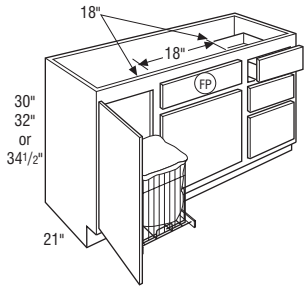

Description	Model	Cubic Feet
Vanity Sink and Hamper Drawer Base Cabinet 30", 32" or 34 1/2" High, 21" Deep	VSHDB54DL	23.8
	VSHDB54DR	23.8
	VSHDB5432DL	25.3
	VSHDB5432DR	25.3
	VSHDB5434.5DL	27.2
	VSHDB5434.5DR	27.2