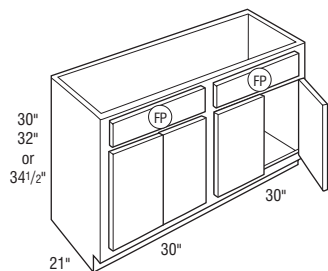

Description	Model	Cubic Feet
Recessed Vanity Wall Cabinet 36" High, 4 ⁵ / ₈ " Deep	RVW1536	2.6

- Specify HL or HR.
- To recess use opening 1¹/₂" less than overall dimension.
- One fixed and two adjustable shelves.
- Cutout size is 13¹/₂" W x 34¹/₂" H x 4" D .
- Regular door, not mirrored.
- Other Recessed Vanity Walls available.
- Includes drop front.
- Reduced Depths and Modified Full Overlay not available.

VSB42*	18.6
VSB45*	19.9
VSB48*	21.2

VSB4232*	19.8
VSB4532*	21.2
VSB4832*	22.6

- 18" deep available.
- *Two door configuration with face frame mullion.

False Panel

Description

Vanity Sink Base Cabinet
30", 32", or 34 1/2" High,
21" Deep