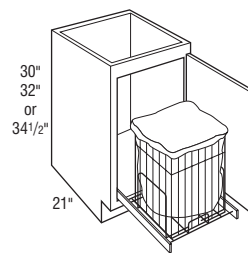

Description	Model	Cubic Feet
Recessed Vanity Wall Cabinet 36" High, 4 ⁵ / ₈ " Deep	RVW1536	2.6

- Specify HL or HR.
- To recess use opening 1¹/₂" less than overall dimension.
- One fixed and two adjustable shelves.
- Cutout size is 13¹/₂" W x 34¹/₂" H x 4" D .
- Regular door, not mirrored.
- Other Recessed Vanity Walls available.
- Includes drop front.
- Reduced Depths and Modified Full Overlay not available.

VCDB42...=12"
VCDB48...=15"
VCDB54...=18"
VCDB60...=21"

VCDB4234.5DL	21.3
VCDB4234.5DR	21.3
VCDB4834.5DL	24.2
VCDB4834.5DR	24.2
VCDB5434.5DL	27.2
VCDB5434.5DR	27.2
VCDB6034.5DL	30.1
VCDB6034.5DR	30.1

- 18" deep available.
- Available with drawer stack on both sides (DRWSBOTHSIDES); specify HL or HR for middle door.
- Maximum width is 60".
- Middle door hinged same side as drawer stack unless specified otherwise.
- DL/DR refers to Drawers Left/Drawers Right.

- 18" deep available.
- Maximum width is 60".

(FP) False Panel

VSDS60	26.3
VSDS6032	28.0
VSDS6034.5	30.1

- 18" deep available.
- Maximum width is 60".

(FP) False Panel

Vanity Base Hamper Cabinet 30", 32" or 34 1/2" High, 21" Deep	VBH18	8.4
	VBH1832	8.9
	VBH1834.5	9.5

- Reduced Depth option not available.
- Full height door only. No drawer.
- Hamper utilizes floor mounted glides.
- Hamper size is 14⁹/₁₆" W x 18⁵/₁₆" H x 17²³/₃₂" D.
- Chrome basket with creme linen liner.