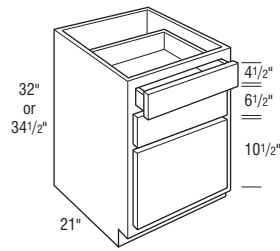

- 18" deep available.
- Also available with 4 drawers of equal size (4 1/2" openings). See page E•21.

Description	Model	Cubic Feet
Vanity Drawer Base Cabinet 32" or 34 1/2" High, 21" Deep	VDB1232	6.2
	VDB1532	7.5
	VDB1832	8.9
	VDB2132	10.3
	VDB2432	11.6
	VDB2732	13.0
	VDB3032	14.4
	VDB3332	15.7
	VDB3632	17.1
	VDB1234.5	6.6
	VDB1534.5	8.1
	VDB1834.5	9.5
	VDB2134.5	11.0
VDB2434.5	12.5	
VDB2734.5	14.0	
VDB3034.5	15.4	
VDB3334.5	16.9	
VDB3634.5	18.4