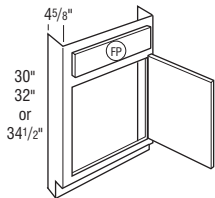

- Reduced Depth option not available.
- Middle door hinged same side as drawer stack unless specified otherwise.
- DL/DR refers to Drawers Left/Drawers Right.
- Hamper utilizes floor mounted glides.
- Hamper size is 14⁹/₁₆" W x 18¹⁵/₁₆" H x 17²³/₃₂" D.
- Chrome basket with creme linen liner.

Vanity Sink Front 30", 32", or 34 1/2" High, 4 5/8" Deep	VSF24	3.3
	VSF2432	3.5
	VSF2434.5	3.8