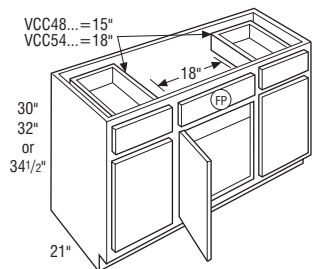

Vanity Console Cabinet 30", 32",
or 34 1/2" High, 21" Deep

Model

Cubic
Feet

VSB54*	23.8
VSB60	26.3

VSB5432*	25.3
VSB6032	28.0

VSB5434.5*	27.2
VSB6034.5	30.1

1. All false drawer fronts.
   - 18" deep available.
   - Maximum width is 60".
2. *Middle door will be hinged left unless specified otherwise.

(FP) False Panel

VCC36[†]	16.1
VCC42	18.6
VCC48	21.2
VCC54	23.8
VCC60*	26.3

VCC3632[†]	17.1
VCC4232	19.8
VCC4832	22.6
VCC5432	25.3
VCC6032*	28.0

VCC3634.5[†]	18.4
VCC4234.5	21.3
VCC4834.5	24.2
VCC5434.5	27.2
VCC6034.5*	30.1

- 18" deep available.
- Middle door will be hinged left unless specified otherwise.
- Maximum width is 60".
- Two drawers, one false drawer front unless otherwise noted.

*Two drawers, one false drawer front, center doors butt doors.
[†]Butt doors standard.

(FP) False Panel