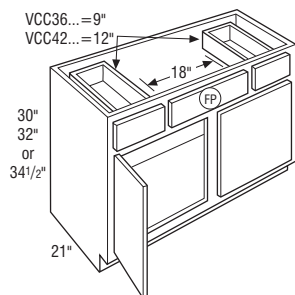

Vanity Console Cabinet 30", 32",
or 34 1/2" High, 21" Deep

Model

Cubic
Feet

VSB54*	23.8
VSB60	26.3

VSB5432*	25.3
VSB6032	28.0

VSB5434.5*	27.2
VSB6034.5	30.1

1. All false drawer fronts.
   - 18" deep available.
   - Maximum width is 60".
2. *Middle door will be hinged left unless specified otherwise.

(FP) False Panel

VCC36[†]	16.1
VCC42	18.6
VCC48	21.2
VCC54	23.8
VCC60*	26.3

VCC3632[†]	17.1
VCC4232	19.8
VCC4832	22.6
VCC5432	25.3
VCC6032*	28.0

VCC3634.5[†]	18.4
VCC4234.5	21.3
VCC4834.5	24.2
VCC5434.5	27.2
VCC6034.5*	30.1

- 18" deep available.
- Middle door will be hinged left unless specified otherwise.
- Maximum width is 60".
- Two drawers, one false drawer front unless otherwise noted.

*Two drawers, one false drawer front, center doors butt doors.
[†]Butt doors standard.

(FP) False Panel