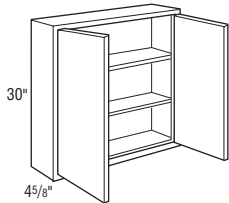

Vanity Cabinets

Description	Model	Cubic Feet
Vanity Wall Cabinet 30" High, 4⁵/₈" Deep	VW1230	1.8
	VW1530	2.1
	VW1830	2.5
	VW2130	2.9
	VW2430	3.3
2VW2430	2VW2430	3.3
	VW3030	4.1

- Specify HL or HR.
- Two adjustable shelves.
- Regular door, not mirrored.
- Available as Recessed Vanity Wall.
- Reduced Depths not available.

- Two adjustable shelves.
- Regular doors, not mirrored.
- Available as Recessed Vanity Wall.
- Reduced Depths not available.