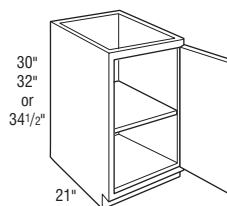

2VB24	10.9
VB27	12.2
VB30	13.5
VB33	14.8
VB36	16.1
VB39	17.3
VB42*	18.6
VB45*	19.9
VB48*	21.2

2VB2432	11.6
VB2732	13.0
VB3032	14.4
VB3332	15.7
VB3632	17.1
VB3932	18.5
VB4232*	19.8
VB4532*	21.2
VB4832*	22.6

2VB2434.5	12.5
VB2734.5	14.0
VB3034.5	15.4
VB3334.5	16.9
VB3634.5	18.4
VB3934.5	19.8
VB4234.5*	21.3
VB4534.5*	22.8
VB4834.5*	24.2

1. Adjustable half shelf.
   - 18" deep available.
2. *Two door configuration with face frame mullion.

Description	Model	Cubic Feet
Vanity Base Cabinet 30", 32", or 34 1/2" High (Full Height Door), 21" Deep	VBF12	5.8
	VBF15	7.1
	VBF18	8.4
	VBF21	9.6
	VBF24	10.9

VBF1232	6.2
VBF1532	7.5
VBF1832	8.9
VBF2132	10.3
VBF2432	11.6