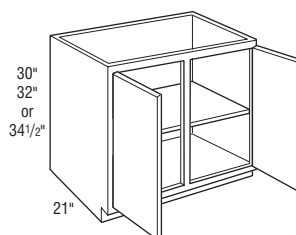

- Adjustable half shelf.
 - 18" deep available.
- *Two door configuration with face frame mullion.

Description	Model	Cubic Feet
Vanity Base Cabinet 30", 32", or 34 1/2" High (Full Height Door), 21" Deep	VBF12	5.8
	VBF15	7.1
	VBF18	8.4
	VBF21	9.6
	VBF24	10.9

VBF1232	6.2
VBF1532	7.5
VBF1832	8.9
VBF2132	10.3
VBF2432	11.6

VBF1234.5	6.6
VBF1534.5	8.1
VBF1834.5	9.5
VBF2134.5	11.0
VBF2434.5	12.5

- Specify HL or HR.
- Adjustable full shelf.
- 18" deep available.

2VBF24	10.9
VBF27	12.2
VBF30	13.5
VBF33	14.8
VBF36	16.1
VBF39	17.3
VBF42*	18.6
VBF45*	19.9
VBF48*	21.2