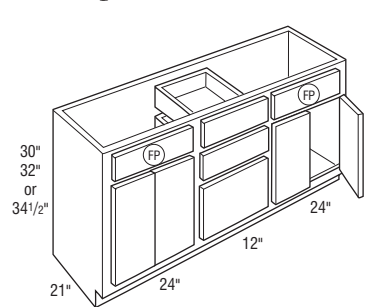

- 18" deep available.
- Maximum width is 60".

(FP) False Panel

VSDS60	26.3
VSDS6032	28.0
VSDS6034.5	30.1

- 18" deep available.
- Maximum width is 60".

(FP) False Panel

Vanity Base Hamper Cabinet 30", 32" or 34 1/2" High, 21" Deep	VBH18	8.4
	VBH1832	8.9
	VBH1834.5	9.5