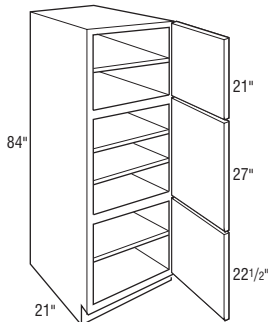

- 21" depth is standard.
- 18" or 24" deep available.
- Trimmable up to 6".
- Airedale, Avignon, Biltmore, Braydon Manor, Cambridge, Daladier, Davenport, Galleria, Girard, Hawthorne, Leyden, Modesto, Prescott, Savannah, Treyburn, Willshire, Yardley, DFF and DFR incorporate slab drawer front.

Utility Vanity Cabinet 84" High, 21" Deep	UV1584	19.2
	UV1884	22.7
	UV2184	26.2
	UV2484	29.7