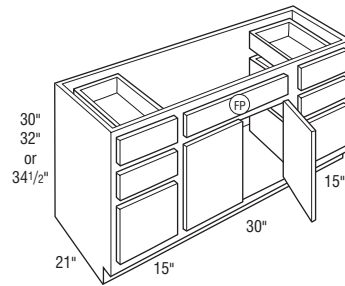

Vanity Cabinets

Description	Model	Cubic Feet
Vanity Console Sink and Drawer Cabinet 30", 32", or 34 1/2" High, 21" Deep	VCDB42DL	18.6
	VCDB42DR	18.6
	VCDB48DL	21.2
	VCDB48DR	21.2
	VCDB54DL	23.8
	VCDB54DR	23.8
	VCDB60DL	26.3
	VCDB60DR	26.3
	VCDB4232DL	19.8
	VCDB4232DR	19.8
VCDB4832DL	22.6	
VCDB4832DR	22.6	
VCDB5432DL	25.3	
VCDB5432DR	25.3	
VCDB6032DL	28.0	
VCDB6032DR	28.0	

VCDB42...=12"
VCDB48...=15"
VCDB54...=18"
VCDB60...=21"

VCDB4234.5DL	21.3
VCDB4234.5DR	21.3
VCDB4834.5DL	24.2
VCDB4834.5DR	24.2
VCDB5434.5DL	27.2
VCDB5434.5DR	27.2
VCDB6034.5DL	30.1
VCDB6034.5DR	30.1

- 18" deep available.
- Available with drawer stack on both sides (DRWSBOTHSIDES); specify HL or HR for middle door.
- Maximum width is 60".
- Middle door hinged same side as drawer stack unless specified otherwise.
- DL/DR refers to Drawers Left/Drawers Right.

(FP) False Panel

Description	Model	Cubic Feet
Vanity Sink and Two Drawer Base Cabinet 30", 32", or 34 1/2" High, 21" Deep	Vddb60	26.3
	Vddb6032	28.0
	Vddb6034.5	30.1
	VSDS60	26.3
VSDS6032	28.0	
VSDS6034.5	30.1	

- 18" deep available.
- Maximum width is 60".

(FP) False Panel

VSDS60	26.3
VSDS6032	28.0
VSDS6034.5	30.1

- 18" deep available.
- Maximum width is 60".

(FP) False Panel

Vanity Base Hamper Cabinet 30", 32" or 34 1/2" High, 21" Deep	VBH18	8.4
	VBH1832	8.9
	VBH1834.5	9.5

- Reduced Depth option not available.
- Full height door only. No drawer.
- Hamper utilizes floor mounted glides.
- Hamper size is 14⁹/₁₆" W x 18⁵/₁₆" H x 17²³/₃₂" D.
- Chrome basket with creme linen liner.