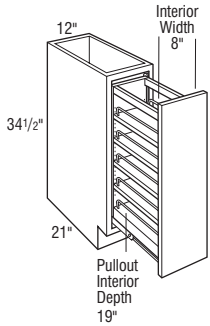

*Specify HL or HR.

Recessed Vanity Wall Cabinet 24" High, 4 ⁵ / ₈ " Deep	RVW1524	1.7
--------------------------------------------------------------------------------	---------	-----

- Specify HL or HR.
- To recess use opening 1¹/₂" less than overall dimension.
- Cutout size is 13¹/₂" W x 22¹/₂" H x 4" D .
- Two adjustable shelves.
- Regular door, not mirrored.
- Reduced Depths and Modified Full Overlay not available.

Description	Model	Cubic Feet
Recessed Vanity Wall Cabinet 36" High, 4 ⁵ / ₈ " Deep	RVW1536	2.6

- Specify HL or HR.
- To recess use opening 1¹/₂" less than overall dimension.
- One fixed and two adjustable shelves.
- Cutout size is 13¹/₂" W x 34¹/₂" H x 4" D .
- Regular door, not mirrored.
- Other Recessed Vanity Walls available.
- Includes drop front.
- Reduced Depths and Modified Full Overlay not available.

VBF1232	6.2
VBF1532	7.5
VBF1832	8.9
VBF2132	10.3
VBF2432	11.6

VBF1234.5	6.6
VBF1534.5	8.1
VBF1834.5	9.5
VBF2134.5	11.0
VBF2434.5	12.5

- Specify HL or HR.
- Adjustable full shelf.
- 18" deep available.

2VBF24	10.9
VBF27	12.2
VBF30	13.5
VBF33	14.8
VBF36	16.1
VBF39	17.3
VBF42*	18.6
VBF45*	19.9
VBF48*	21.2

- Adjustable full shelf.
 - 18" deep available.
- *Two door configuration with face frame mullion.

Vanity Cabinets

Description	Model	Cubic Feet
-------------	-------	------------

Vanity Base Pullout Cabinet
34 1/2" High, 21" Deep
accessories