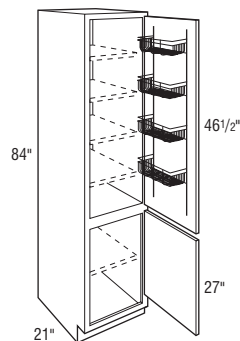

- Specify HL or HR.
- Includes four adjustable shelves. Varies with modifications.
- 18" deep available.
- SPHT-3 option not available.
- UVD2484 available with two doors. See page E•7.
- Bottom section of drawers does not match vanity base height.
- Large opening on tall doors will include two panels.

Description	Model	Cubic Feet
Linen Closet Cabinet 84" High, 21" Deep	LC1884	22.7

- Specify HL or HR.
- Upper section includes a 5" deep chrome door rack.
- Upper section includes four adjustable shelves that are 13 1/4" deep.
- Bottom section includes one adjustable shelf that is 19 1/4" deep.
- Some modifications not available, including FFD on End, etc; contact customer service.

Linen Closet with Removable Hamper Cabinet 84" High, 21" Deep	LCRH1884	22.7