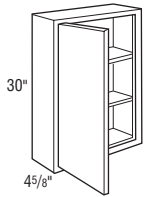

Vanity Cabinets

Description	Model	Cubic Feet
Vanity Wall Cabinet 30" High, 4⁵/₈" Deep	VW1230	1.8
	VW1530	2.1
	VW1830	2.5
	VW2130	2.9
	VW2430	3.3
2VW2430	2VW2430	3.3
	VW3030	4.1

- Specify HL or HR.
- Two adjustable shelves.
- Regular door, not mirrored.
- Available as Recessed Vanity Wall.
- Reduced Depths not available.

- Two adjustable shelves.
- Regular doors, not mirrored.
- Available as Recessed Vanity Wall.
- Reduced Depths not available.