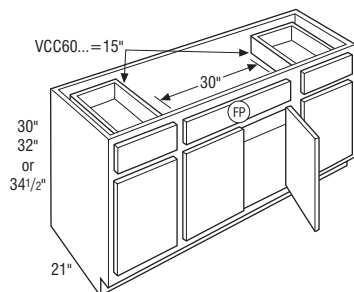

Vanity Console Cabinet 30", 32",
or 34 1/2" High, 21" Deep

Model

Cubic
Feet

VSB54*	23.8
VSB60	26.3

VSB5432*	25.3
VSB6032	28.0

VSB5434.5*	27.2
VSB6034.5	30.1

1. All false drawer fronts.
   - 18" deep available.
   - Maximum width is 60".
2. *Middle door will be hinged left unless specified otherwise.

(FP) False Panel

VCC36[†]	16.1
VCC42	18.6
VCC48	21.2
VCC54	23.8
VCC60*	26.3

VCC3632[†]	17.1
VCC4232	19.8
VCC4832	22.6
VCC5432	25.3
VCC6032*	28.0

VCC3634.5[†]	18.4
VCC4234.5	21.3
VCC4834.5	24.2
VCC5434.5	27.2
VCC6034.5*	30.1

- 18" deep available.
- Middle door will be hinged left unless specified otherwise.
- Maximum width is 60".
- Two drawers, one false drawer front unless otherwise noted.

*Two drawers, one false drawer front, center doors butt doors.
[†]Butt doors standard.

(FP) False Panel