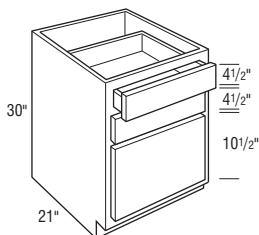

- Specify HL or HR.
- Bottom included.

(FP) False Panel

VSF30	4.1
VSF36	4.9
VSF3032	4.4
VSF3632	5.2
VSF3034.5	4.7
VSF3634.5	5.6

- Bottom included.

(FP) False Panel

Vanity Drawer Base Cabinet 30" High, 21" Deep	VDB12	5.8
	VDB15	7.1
	VDB18	8.4
	VDB21	9.6
	VDB24	10.9
	VDB27	12.2
	VDB30	13.5
	VDB33	14.8
	VDB36	16.1